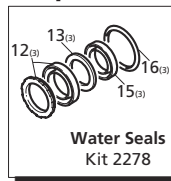

Repair Kits

Special Parts / Kits

Code	Description	Qty.
980069	Packing extractor	1
2748	Rail kit 1-1/4" - 2 Rails - 4 Bolts - 4 Washers	1

Pos	Code	Description	Qty.	Pos	Code	Description	Qty.
1	1940260	Head bolt M10x80	(442 in/lbs) 8	34	1140370	Oil cap	1
2	650530	Lockwasher		35	1260250	Oil sight glass	1
3	1940140	Valve cap	(602 in/lbs) 6	36	1260430	Snap ring	1
4	1940150	Ring	6	37	1940410	O-Ring ϕ 132x3	1
5	1140450	O-Ring ϕ 20.24x2.62	12	38	1200430	Bolt M6x16	(89 in/lbs) 6
6	1949050	Complete valve	6	39	1949010	Complete cover	1
7	1940021	Pump head	○● 1	40	1780690	Contrast disc	1
7	1941210	Pump head	▲ 1	41	1140450	O-Ring ϕ 20.24x2.62	1
8	550350	O-Ring ϕ 23.81x2.62	1	42	820680	Seal ring	1
9	1140300	Plug 3/4" G	1	43	1940560	Seal	3
10	1980740	Plug 3/8" G	3	44	1940370	Rail 1-1/4"	2
11	740290	O-Ring ϕ 14x1.78	3	45	1940380	Bolt	4
12	1940440	Gasket w/ring	3	46	200231	Washer	4
13	1940430	Front piston guide	3	47	1941240	Open bearing support	1
14	1942410	Piston guide	3	53	1941940	Bolt M6x60	3
15	840280	Gasket	3	60	1949216	Complete pump head	○● 1
16	820490	O-Ring ϕ 34.65x1.78	3	60	1949217	Complete pump head	▲ 1
18	1340600	Washer - Copper	3	75	1941270	Oil sight glass	1
19	1942330	Piston	3	76	100410	O-Ring ϕ 34.6x2.62	1
21	1383190	Spacer	3	77	1941260	Contrast disc	1
23	1940960	Guiding piston	3	78	1941290	Seal	1
24	1940060	Piston pin	3	79	1380510	Con-rod bolt	6
25	1941380	O-Ring ϕ 66.34x2.62	2	80	1381550	Lockwasher	6
26	1941390	Shim 0.05 mm	1-3				
26	1941400	Shim 0.10 mm	1-3				
26	1941410	Shim 0.19 mm	1-3				
26	1941420	Shim 0.25 mm	1-3				
27	1949011	Side cover w/sight glass	1				
28	850370	Bolt M8x16	(217 in/lbs) 8				
29	1140410	Bearing	2				
30	1940050	Con-rod	(89 in/lbs) 3				
31	1940180	Crankshaft 24mm	○ 1				
31	1940160	Crankshaft 24mm	▲ 1				
31	1940530	Crankshaft 24mm	● 1				
31	1940170	Crankshaft 24mm	■ 1				
32	650250	Key	1				
33	1941330	Pump housing	1				

Legend		
ϕ 20	ϕ 20	ϕ 20
For ○	For ▲	For ●
XWA-M5.5G40	XWA-M8G29	XWA-M4G40
	XWA-M8G35	
For ■		
XWA-M7G40		