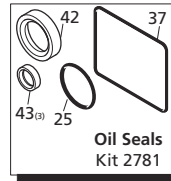

Repair Kits

Special Parts / Kits

Code	Description	Qty.
980069	Packing extractor	1
2748	Rail kit 1-1/4" - 2 Rails - 4 Bolts - 4 Washers	1

Pos	Code	Description	Qty.	Pos	Code	Description	Qty.
1	1940260	Head bolt M10x80	(442 in/lbs) 8	34	1140370	Oil cap	1
2	650530	Lockwasher		35	1260250	Oil sight glass	1
3	1940140	Valve cap	(602 in/lbs) 6	36	1260430	Snap ring	1
4	1940150	Ring	6	37	1940410	O-Ring ϕ 132x3	1
5	1140450	O-Ring ϕ 20.24x2.62	12	38	1200430	Bolt M6x16	(89 in/lbs) 6
6	1949050	Complete valve	6	39	1949010	Complete cover	1
7	1940021	Pump head	○● 1	40	1780690	Contrast disc	1
7	1941210	Pump head	▲ 1	41	1140450	O-Ring ϕ 20.24x2.62	1
8	550350	O-Ring ϕ 23.81x2.62	1	42	820680	Seal ring	1
9	1140300	Plug 3/4" G	1	43	1940560	Seal	3
10	1980740	Plug 3/8" G	3	44	1940370	Rail 1-1/4"	2
11	740290	O-Ring ϕ 14x1.78	3	45	1940380	Bolt	4
12	1940440	Gasket w/ring	3	46	200231	Washer	4
13	1940430	Front piston guide	3	47	1941240	Open bearing support	1
14	1942410	Piston guide	3	53	1941940	Bolt M6x60	3
15	840280	Gasket	3	60	1949216	Complete pump head	○● 1
16	820490	O-Ring ϕ 34.65x1.78	3	60	1949217	Complete pump head	▲ 1
18	1340600	Washer - Copper	3	75	1941270	Oil sight glass	1
19	1942330	Piston	3	76	100410	O-Ring ϕ 34.6x2.62	1
21	1383190	Spacer	3	77	1941260	Contrast disc	1
23	1940960	Guiding piston	3	78	1941290	Seal	1
24	1940060	Piston pin	3	79	1380510	Con-rod bolt	6
25	1941380	O-Ring ϕ 66.34x2.62	2	80	1381550	Lockwasher	6
26	1941390	Shim 0.05 mm	1-3				
26	1941400	Shim 0.10 mm	1-3				
26	1941410	Shim 0.19 mm	1-3				
26	1941420	Shim 0.25 mm	1-3				
27	1949011	Side cover w/sight glass	1				
28	850370	Bolt M8x16	(217 in/lbs) 8				
29	1140410	Bearing	2				
30	1940050	Con-rod	(89 in/lbs) 3				
31	1940180	Crankshaft 24mm	○ 1				
31	1940160	Crankshaft 24mm	▲ 1				
31	1940530	Crankshaft 24mm	● 1				
31	1940170	Crankshaft 24mm	■ 1				
32	650250	Key	1				
33	1941330	Pump housing	1				

Legend		
ϕ 20	ϕ 20	ϕ 20
For ○	For ▲	For ●
XWA-M5.5G40	XWA-M8G29	XWA-M4G40
	XWA-M8G35	
For ■		
XWA-M7G40		