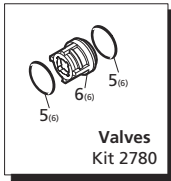

Repair Kits

Special Parts / Kits

Code	Description	Qty.
980069	Packing extractor	1
2748	Rail kit 1-1/4" - 2 Rails - 4 Bolts - 4 Washers	1

Pos	Code	Description	Qty.	Pos	Code	Description	Qty.
1	1940260	Head bolt M10x80	(442 in/lbs) 8	34	1140370	Oil cap	1
2	650530	Lockwasher		35	1260250	Oil sight glass	1
3	1940140	Valve cap	(602 in/lbs) 6	36	1260430	Snap ring	1
4	1940150	Ring	6	37	1940410	O-Ring ϕ 132x3	1
5	1140450	O-Ring ϕ 20.24x2.62	12	38	1200430	Bolt M6x16	(89 in/lbs) 6
6	1949050	Complete valve	6	39	1949010	Complete cover	1
7	1940021	Pump head	○● 1	40	1780690	Contrast disc	1
7	1941210	Pump head	▲ 1	41	1140450	O-Ring ϕ 20.24x2.62	1
8	550350	O-Ring ϕ 23.81x2.62	1	42	820680	Seal ring	1
9	1140300	Plug 3/4" G	1	43	1940560	Seal	3
10	1980740	Plug 3/8" G	3	44	1940370	Rail 1-1/4"	2
11	740290	O-Ring ϕ 14x1.78	3	45	1940380	Bolt	4
12	1940440	Gasket w/ring	3	46	200231	Washer	4
13	1940430	Front piston guide	3	47	1941240	Open bearing support	1
14	1942410	Piston guide	3	53	1941940	Bolt M6x60	3
15	840280	Gasket	3	60	1949216	Complete pump head	○● 1
16	820490	O-Ring ϕ 34.65x1.78	3	60	1949217	Complete pump head	▲ 1
18	1340600	Washer - Copper	3	75	1941270	Oil sight glass	1
19	1942330	Piston	3	76	100410	O-Ring ϕ 34.6x2.62	1
21	1383190	Spacer	3	77	1941260	Contrast disc	1
23	1940960	Guiding piston	3	78	1941290	Seal	1
24	1940060	Piston pin	3	79	1380510	Con-rod bolt	6
25	1941380	O-Ring ϕ 66.34x2.62	2	80	1381550	Lockwasher	6
26	1941390	Shim 0.05 mm	1-3				
26	1941400	Shim 0.10 mm	1-3				
26	1941410	Shim 0.19 mm	1-3				
26	1941420	Shim 0.25 mm	1-3				
27	1949011	Side cover w/sight glass	1				
28	850370	Bolt M8x16	(217 in/lbs) 8				
29	1140410	Bearing	2				
30	1940050	Con-rod	(89 in/lbs) 3				
31	1940180	Crankshaft 24mm	○ 1				
31	1940160	Crankshaft 24mm	▲ 1				
31	1940530	Crankshaft 24mm	● 1				
31	1940170	Crankshaft 24mm	■ 1				
32	650250	Key	1				
33	1941330	Pump housing	1				

Legend		
ϕ 20	ϕ 20	ϕ 20
For ○	For ▲	For ●
XWA-M5.5G40	XWA-M8G29	XWA-M4G40
	XWA-M8G35	
For ■		
XWA-M7G40		